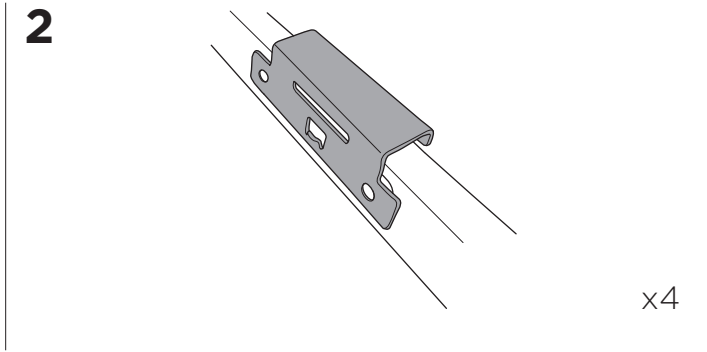

1

Kit 186124 FORD Explorer, 5-dr SUV, 16-19

This kit is only for vehicles with flush railing.

1 KIT + **2** FOOT PACK

1

Evo

Edge

2