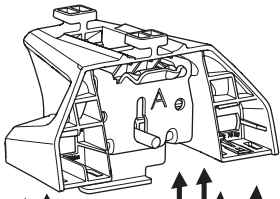

1 KIT + **2** FOOT PACK

1

Evo

Edge

2

3

B

4

5

2 THULE

> Instructions

2