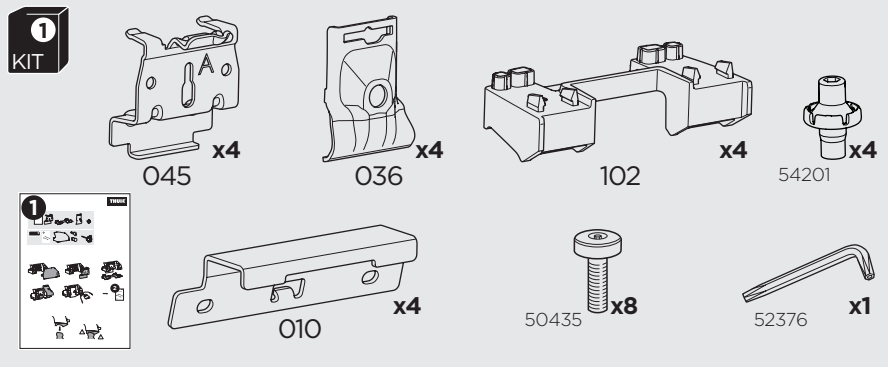

1

Kit 186124 FORD Explorer, 5-dr SUV, 16-19

This kit is only for vehicles with flush railing.

1 KIT + **2** FOOT PACK

1

Evo

Edge

2

3

B

4

5

2 THULE

> Instructions

2