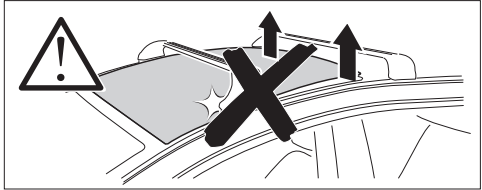

1

Kit 186124 FORD Explorer, 5-dr SUV, 16-19

This kit is only for vehicles with flush railing.

1 KIT + **2** FOOT PACK

1

Evo

Edge

2