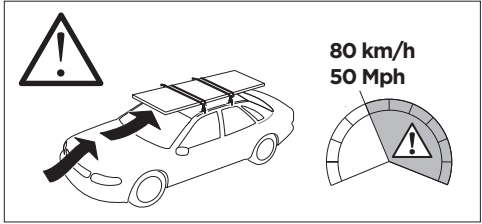

1

Kit 186124 FORD Explorer, 5-dr SUV, 16-19

This kit is only for vehicles with flush railing.

1 KIT + **2** FOOT PACK

1

Evo

Edge

2