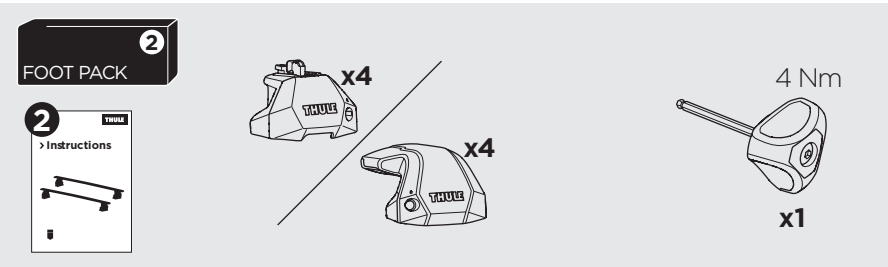

1

Kit 186124 FORD Explorer, 5-dr SUV, 16-19

This kit is only for vehicles with flush railing.

1 KIT + **2** FOOT PACK

1

Evo

Edge

2