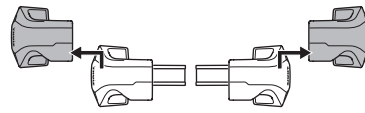

1

Kit 186124 FORD Explorer, 5-dr SUV, 16-19

This kit is only for vehicles with flush railing.

1 KIT + **2** FOOT PACK

1

Evo

Edge

2